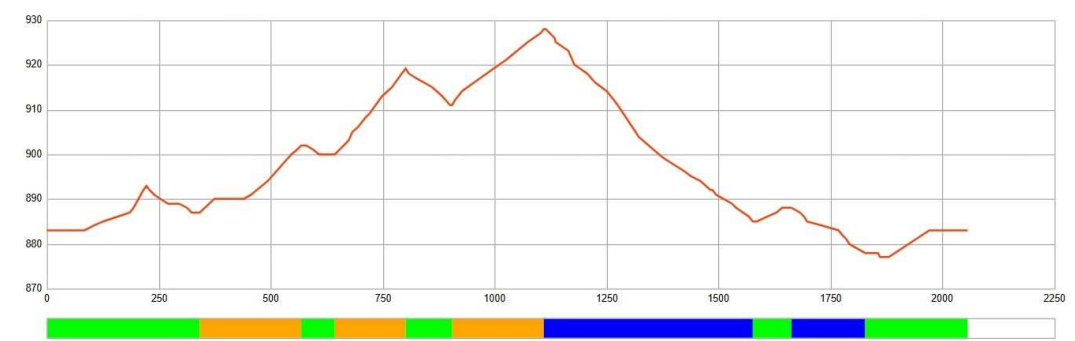

OŚRODEK NARCIARSTWA BIEGOWEGO
 I BIATHLONU "JAKUSZYCE"
 SKALA 1 : 2000

PARAMETRY TRASY	L	HD	MC	TC
2,0 km	2058m	51m	19m	70m

sporządził:
ANNA GUZIK
 HOMOLOGATION INSPECTOR FIS
 tel. +48 608 832 372
 e-mail: ania.guzik@poczta.fm
 opracował:
GEOGRAF
 inż. Krzysztof Mozdzeń
 ul. Do Samków 10, 34-500 Zakopane
 tel. +48 604106198 mozdzen@wp.pl
 Zakopane, lipiec 2023

Biathlon 2k red						
Course length:		2,058m		Height difference (HD):		51m
Course CAT:		C		Maximum climb (MC):		19m
				Total climb (TC):		70m
				Lowest point:		877m
				Highest point:		928m
A-climb	#	at m	PHD (m)	PTC (m)	grad. (%)	avg. grad. (%)
	total			0		0.0%
B-climb	1	342	15	15	6.6 - 11.6	6.6
	2	644	19	19	9.3 - 18.9	12.0
	3	905	17	17	6.9 - 16.5	8.3
	total			51		72.9%
C-climb	total			0		0.0%
undulated terrain	total			19		27.1%
	total climb			70		