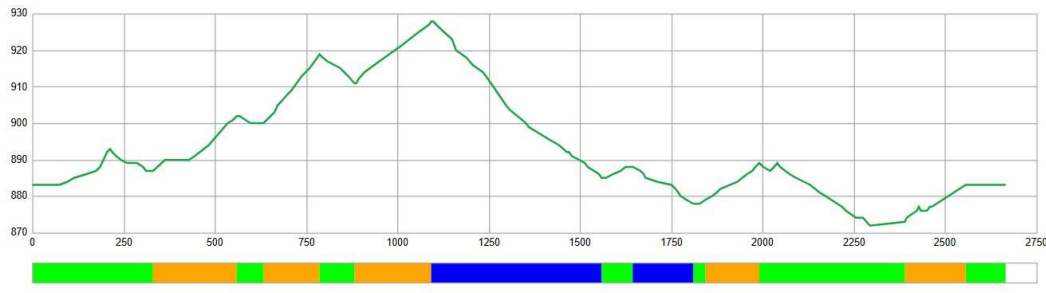

OSRODEK NARCIARSTWA BIEGOWEGO
I BIATHLONU "JAKUSZYCE"
SKALA 1 : 2000

PARAMETRY TRASY	L	HD	MC	TC
2,5 km	2666m	56m	19m	89m

New Biathlon 2.5 k green

Course length:	2,666m	Height difference (HD):	56m	Lowest point:	872m
		Maximum climb (MC):	19m	Highest point:	928m
		Total climb (TC):	89m		
A-climb	# at m	PHD (m)	PTC (m)	grad. (%)	avg. grad. (%)
	total		0		0.0%
B-climb	1	331	15	6.6 - 11.6	6.6
	2	634	19	8.8 - 18.9	12.3
	3	883	17	6.9 - 16.5	8.1
	4	1,845	10	4.3 - 12.9	6.8
	5	2,389	10	11 - 16.8 - 18.8	6.0
	total		72		80.9%
C-climb	total		0		0.0%
undulated terrain	total		17		19.1%
	total climb		89		