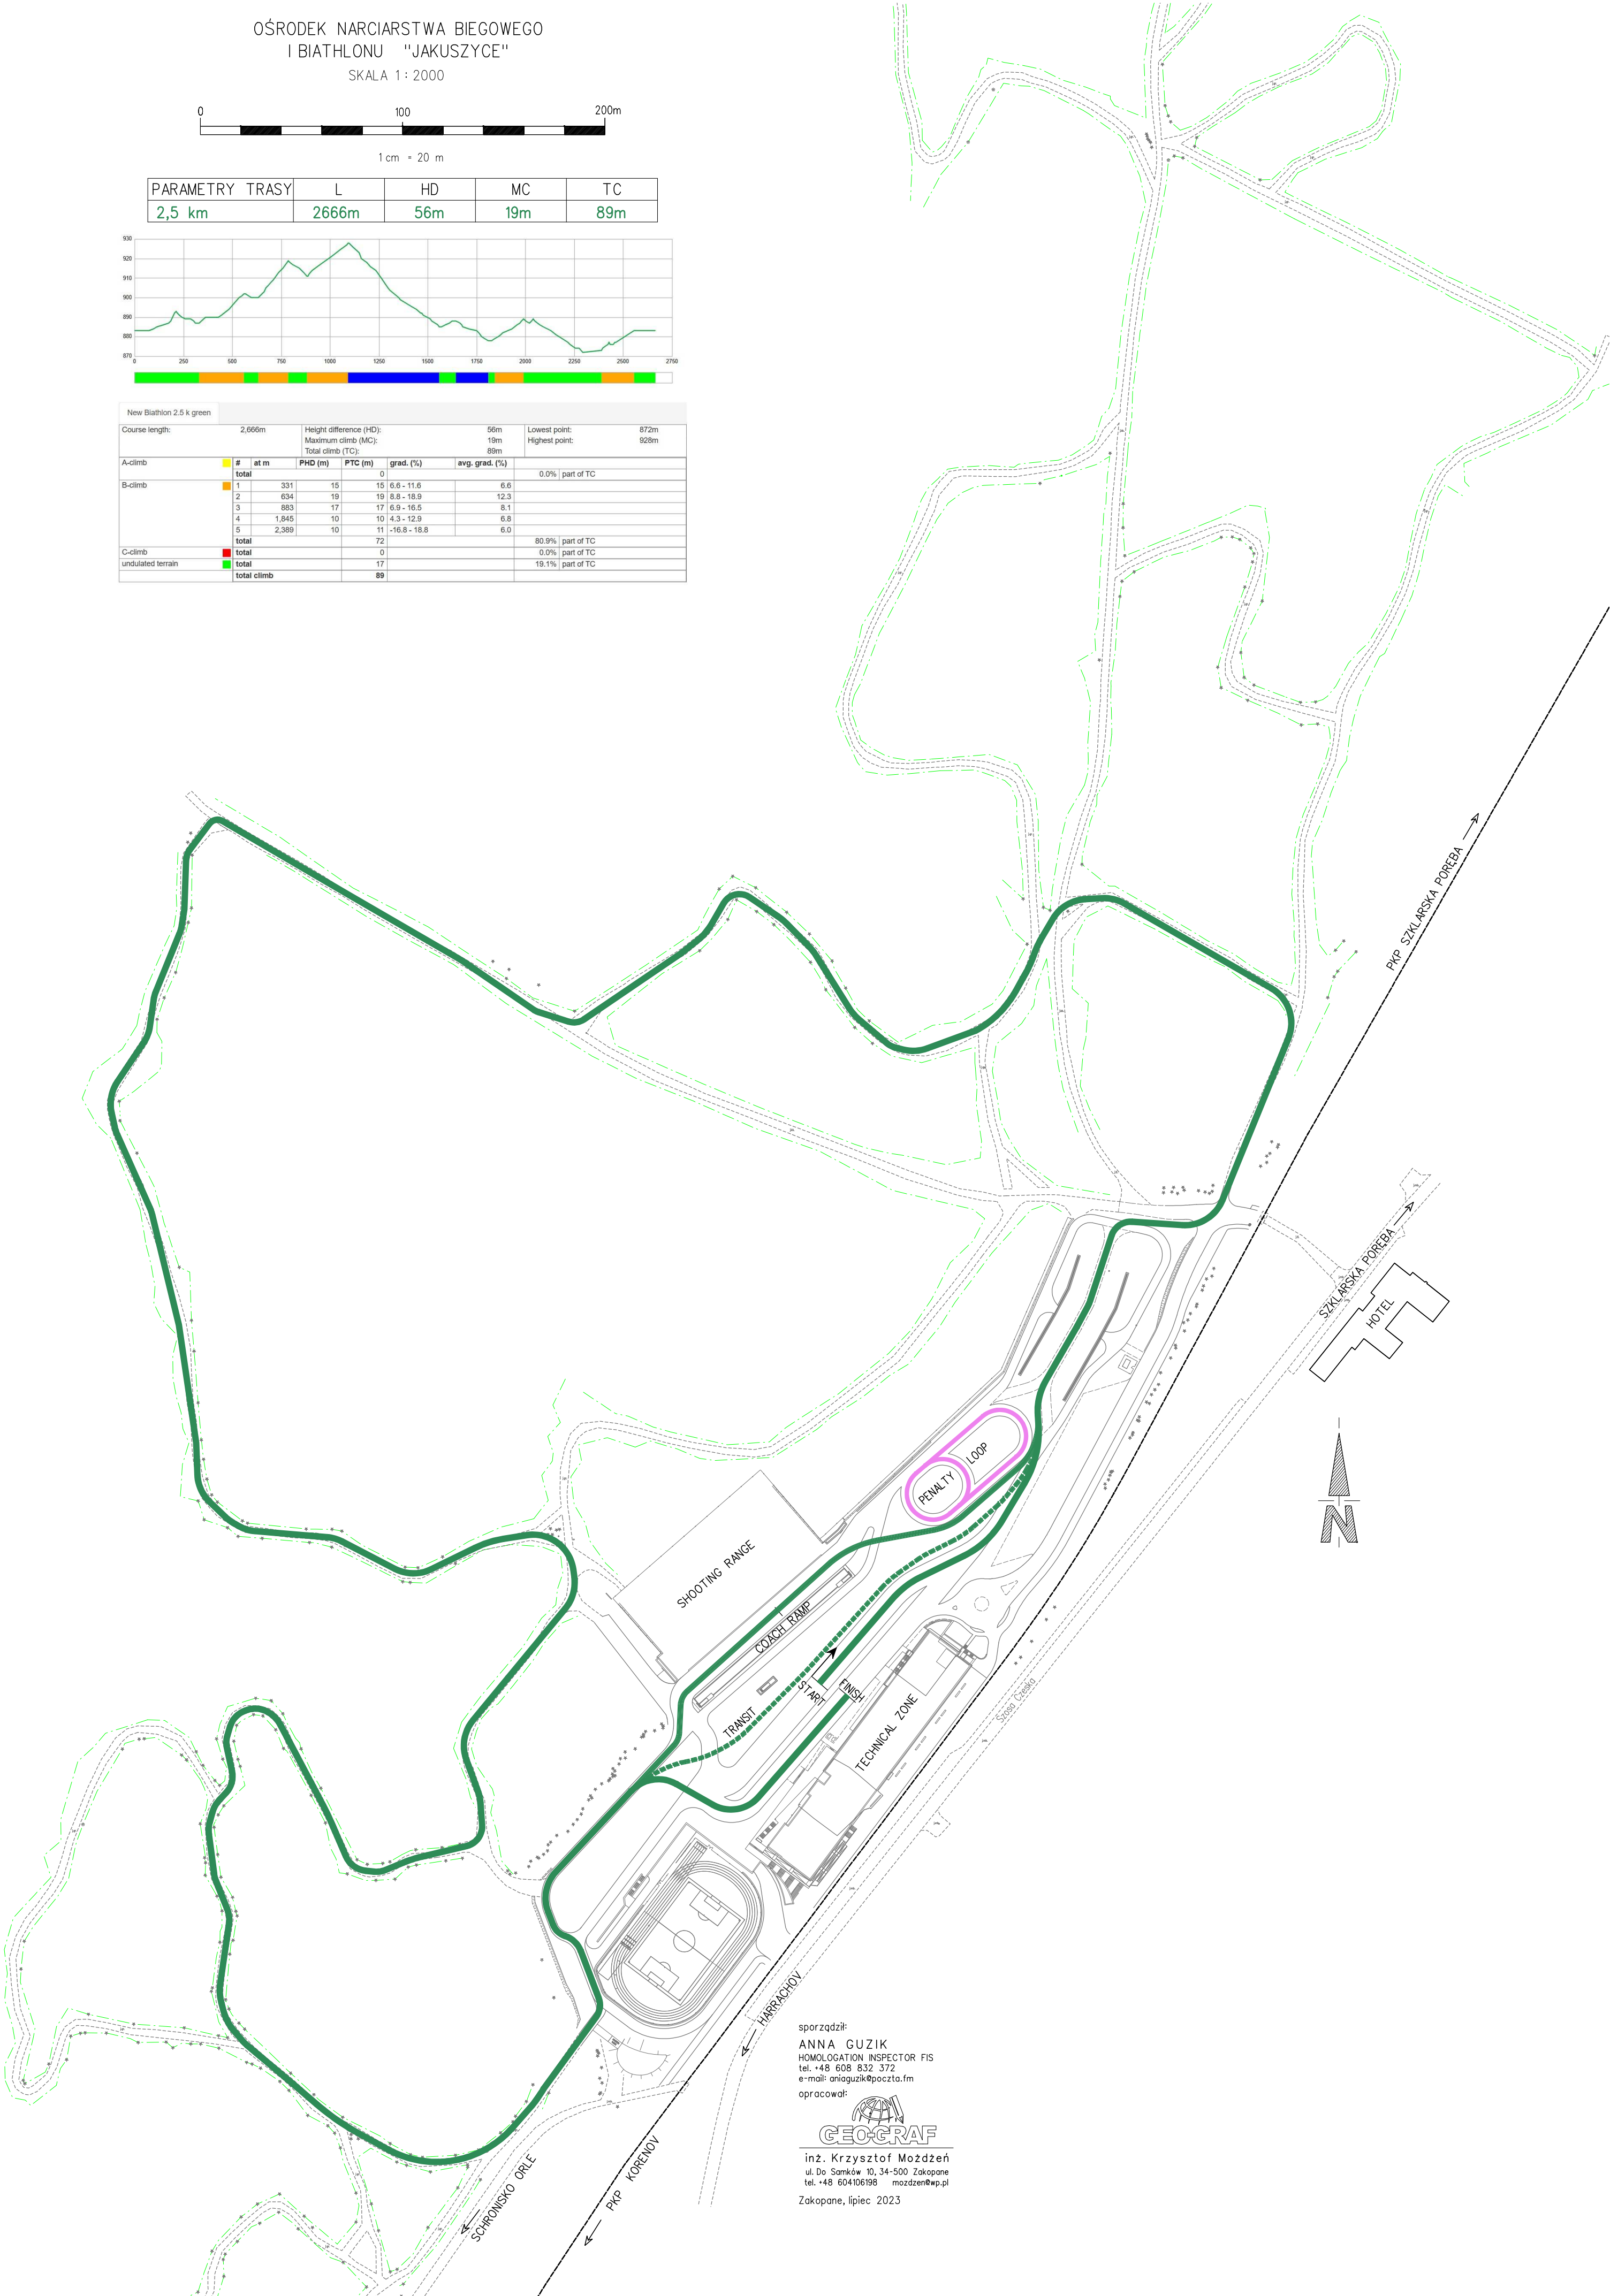

OSRODEK NARCIARSTWA BIEGOWEGO
I BIATHLONU "JAKUSZYCE"
SKALA 1 : 2000

PARAMETRY TRASY	L	HD	MC	TC
2,5 km	2666m	56m	19m	89m

New Biathlon 2.5 k green

Course length:	2,666m	Height difference (HD):	56m	Lowest point:	872m
		Maximum climb (MC):	19m	Highest point:	928m
		Total climb (TC):	89m		
A-climb	# at m	PHD (m)	PTC (m)	grad. (%)	avg. grad. (%)
	total		0		0.0%
B-climb	1	331	15	6.6 - 11.6	6.6
	2	634	19	8.8 - 18.9	12.3
	3	883	17	6.9 - 16.5	8.1
	4	1,845	10	4.3 - 12.9	6.8
	5	2,389	10	11 - 16.8 - 18.8	6.0
	total		72		80.9%
C-climb	total		0		0.0%
undulated terrain	total		17		19.1%
	total climb		89		